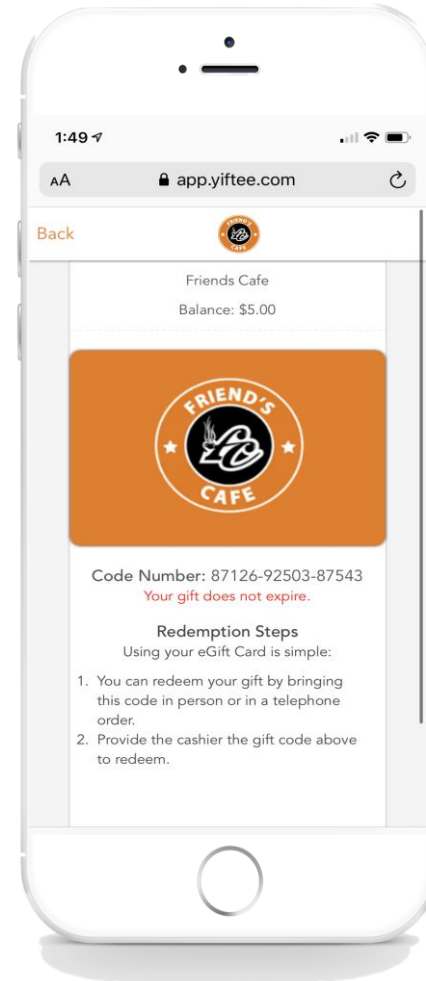

Wildberry Pancakes & Cafe
130 East Randolph St., Chicago, Illinois 60601
[Get Directions](#)

Choose Gift Amount

Wildberry Pancakes & Cafe
Gift Value: \$25

\$25

\$5 \$25 \$50 Other

Price must be between \$5 - \$250.

Select Amount

eDelivery fee of \$1.25 will be applied.

Customers pay an eDelivery fee of \$1+5% for the convenience of buying online, shopping 24x7, giving gifts from far away, etc. You can choose to pay this if you prefer. It covers the initial credit card fees and your fraud protection.

Redeeming Yiftee eGifts is Easy

Any merchant with access to a internet browser can have a digital gift card in minutes.

Customer presents eGift Card on a mobile device or printed on paper.

Redeem online on your merchant portal. Enter the gift code number and the amount to redeem. You can access the portal on any smartphone, tablet or browser.