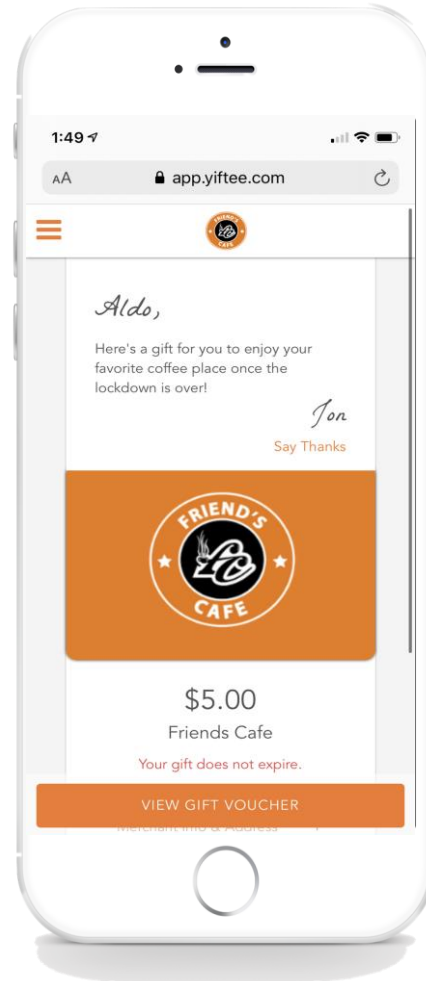

Wildberry Pancakes & Cafe
130 East Randolph St., Chicago, Illinois 60601
[Get Directions](#)

Choose Gift Amount

Wildberry Pancakes & Cafe
Gift Value: \$25

\$25

\$5 \$25 \$50 Other

Price must be between \$5 - \$250.

Select Amount

eDelivery fee of \$1.25 will be applied.

Customers pay an eDelivery fee of \$1+5% for the convenience of buying online, shopping 24x7, giving gifts from far away, etc. You can choose to pay this if you prefer. It covers the initial credit card fees and your fraud protection.

Redeeming Yiftee eGifts is Easy

Any merchant with access to a internet browser can have a digital gift card in minutes.

Customer presents eGift Card on a mobile device or printed on paper.

Redeem online on your merchant portal. Enter the gift code number and the amount to redeem. You can access the portal on any smartphone, tablet or browser.