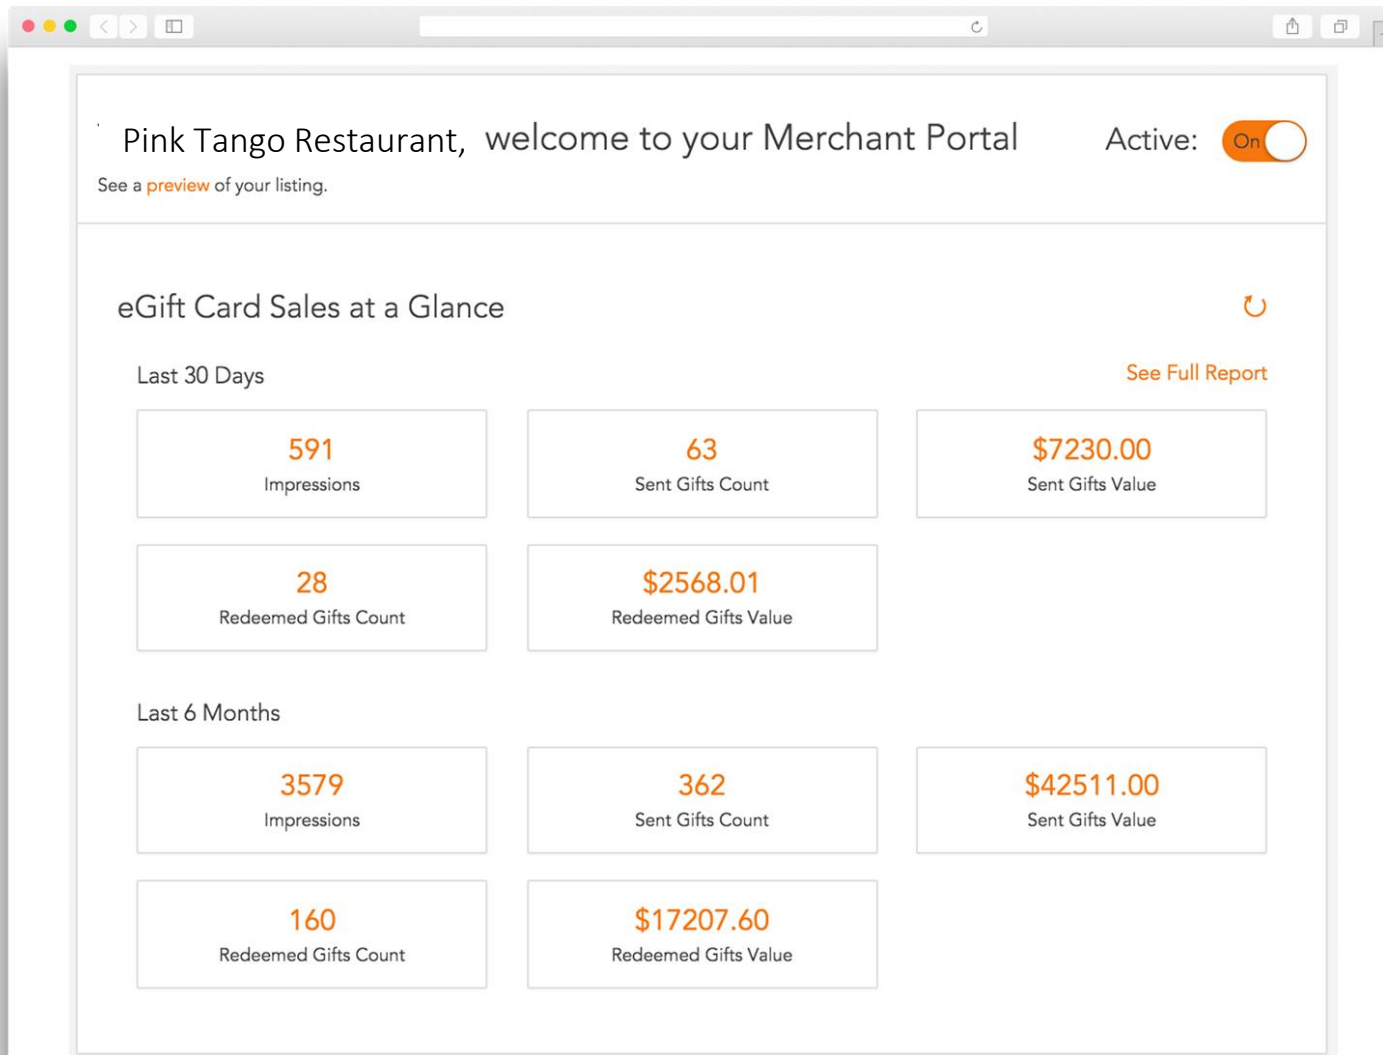

Analytics

24/7 actionable & dedicated data dashboard, comes standard with Yiftee. Add gift buyers to your mailing list.